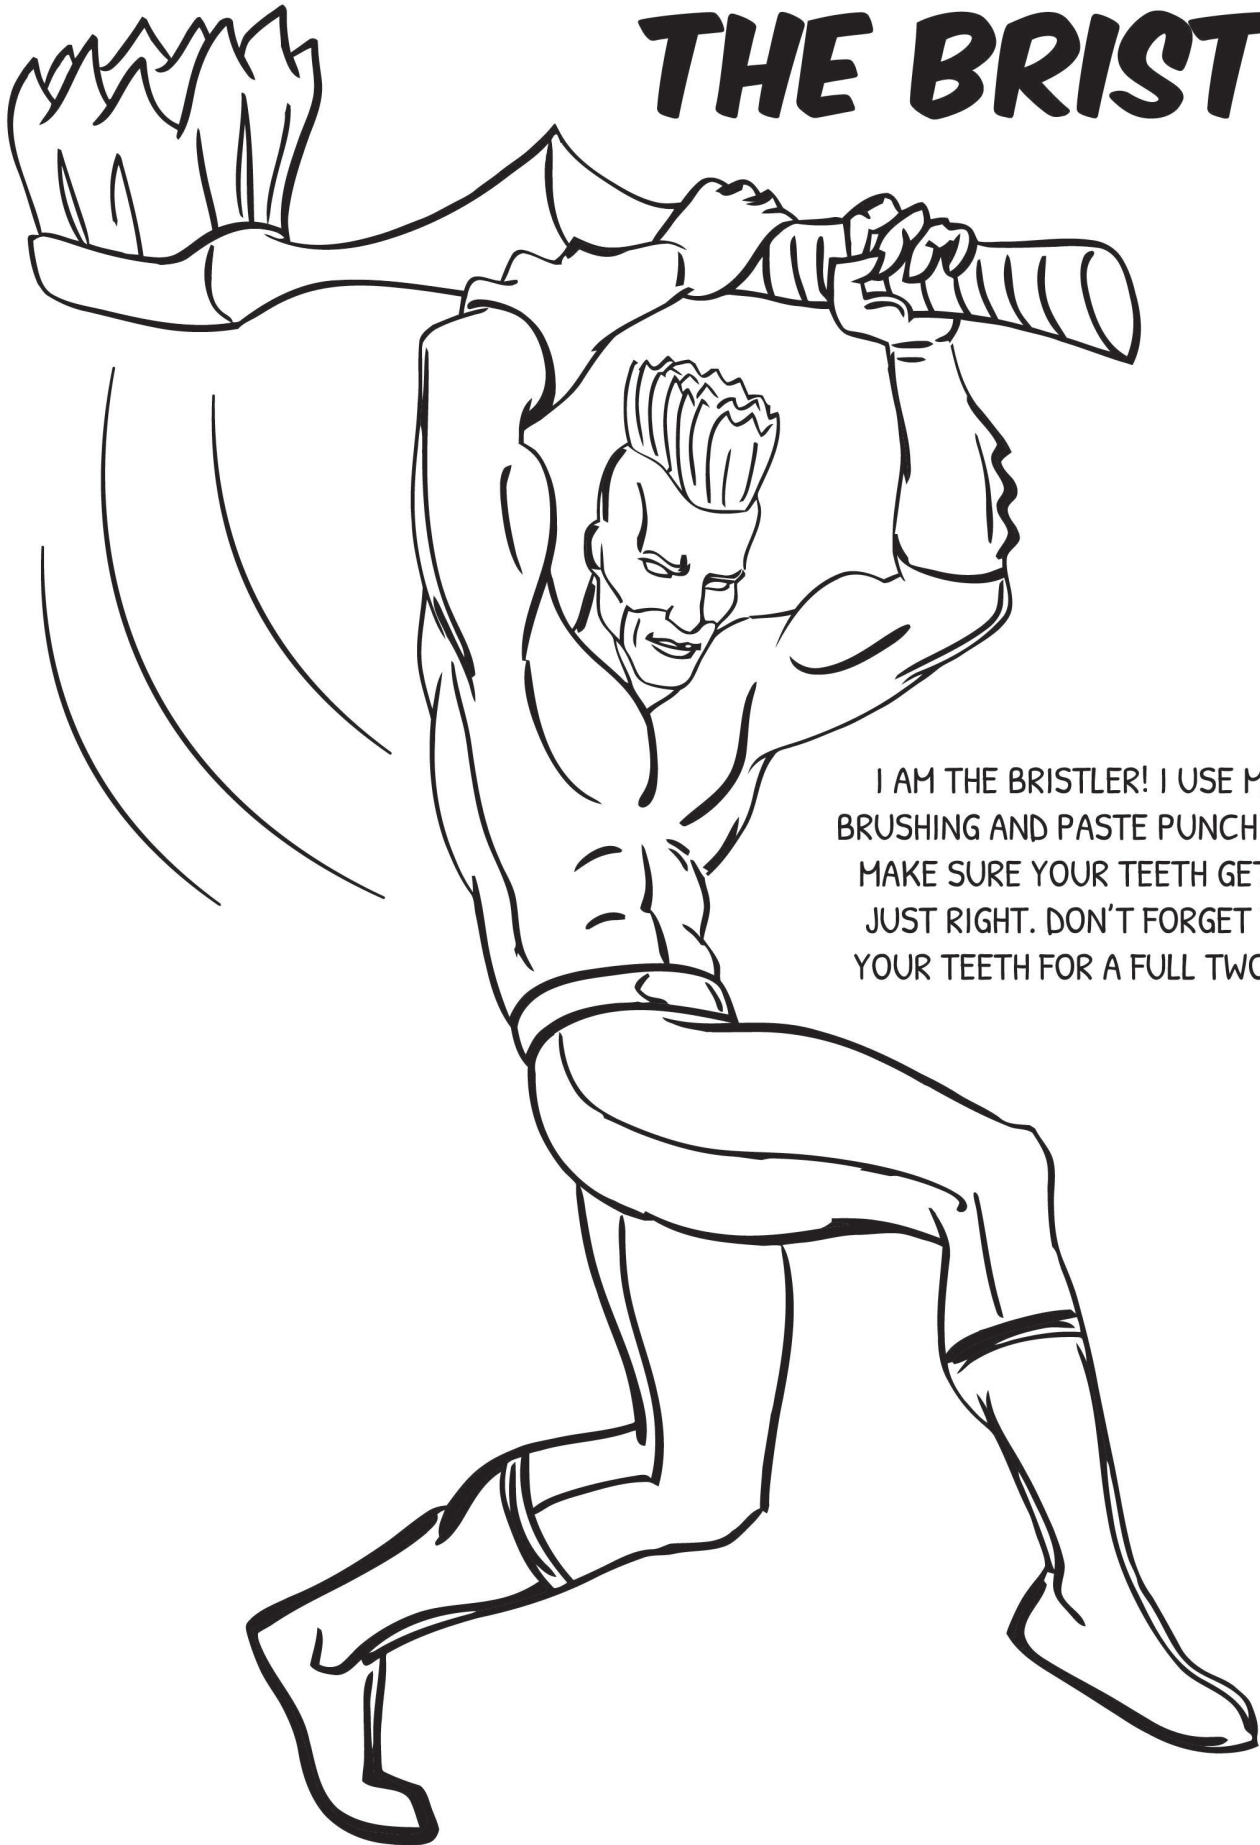

THE BRISTLER

I AM THE BRISTLER! I USE MY BIONIC BRUSHING AND PASTE PUNCH POWERS TO MAKE SURE YOUR TEETH GET BRUSHED JUST RIGHT. DON'T FORGET TO BRUSH YOUR TEETH FOR A FULL TWO MINUTES!